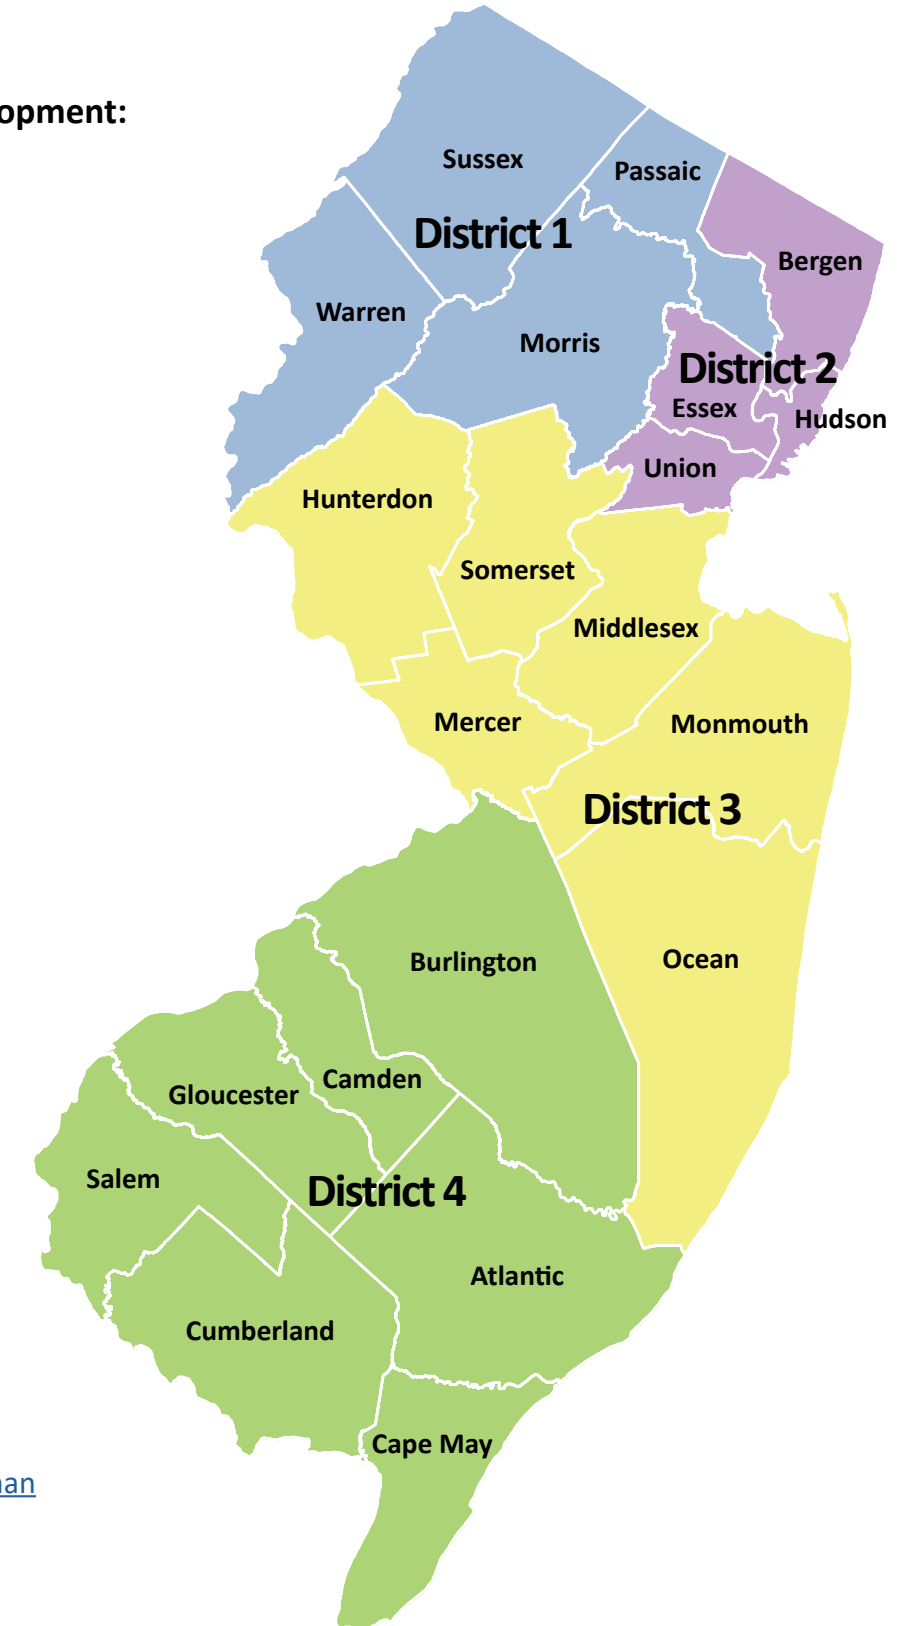

District 4:

One Executive Campus
Route 70 West, 3rd Floor
Cherry Hill, NJ 08002
Phone: (856) 414-8414
[Email the Manager: Thomas Berryman](#)